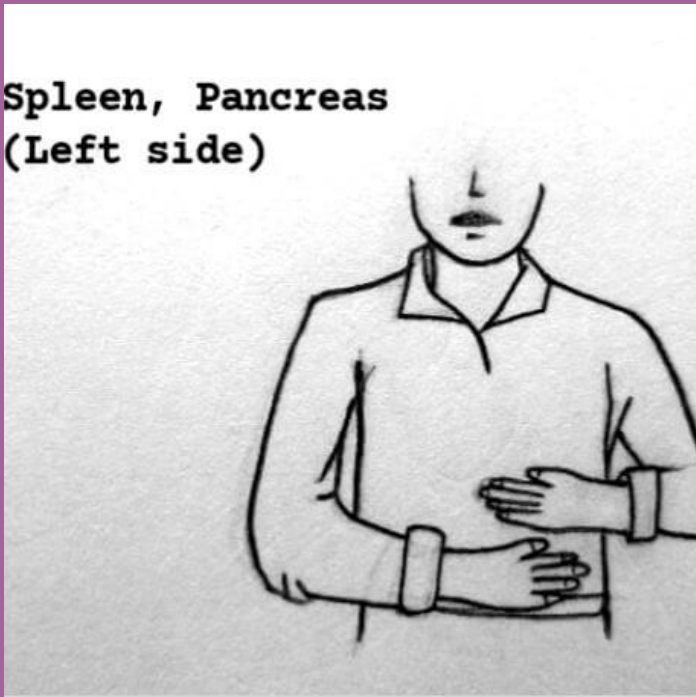

10. Liver
(Right side)

26 Reiki Points For Self-Reiki

Lung Tips
(Collar bone)

26 Reiki Points For Self-Reiki

**Spleen, Pancreas
(Left side)**

26 Reiki Points For Self-Reiki

Hara / Swadhishtan Chakra

reikiamazes.com