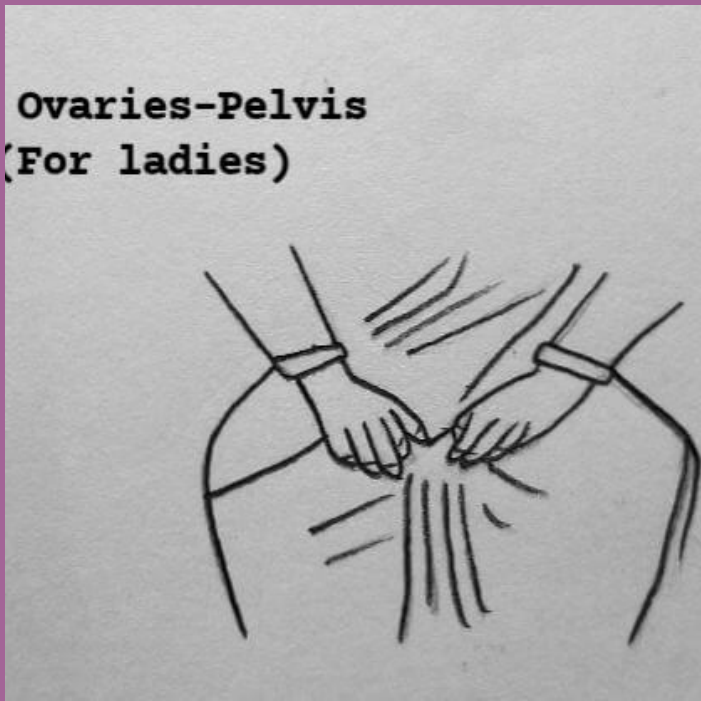

10. Liver
(Right side)

26 Reiki Points For Self-Reiki

Lung Tips
(Collar bone)

26 Reiki Points For Self-Reiki

**Spleen, Pancreas
(Left side)**

26 Reiki Points For Self-Reiki

Hara / Swadhishtan Chakra

reikiamazes.com

26 Reiki Points For Self-Reiki

**Ovaries-Pelvis
(For ladies)**

26 Reiki Points For Self-Reiki

**Spermatic Cord
(For gents)**

reikiamazes.com

26 Reiki Points For Self-Reiki

15. Thighs

26 Reiki Points For Self-Reiki